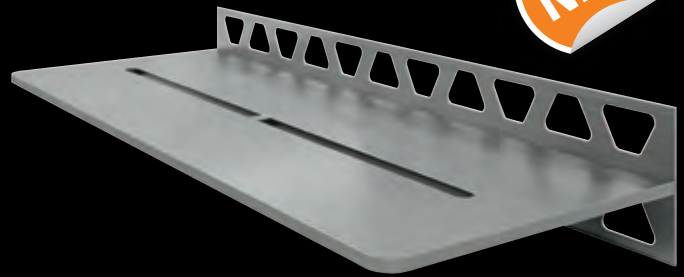

Schlüter®-SHELF-W-S1

DESIGNS

115 x 300 mm

PURE

Edelstahl gebürstet
SW S1 D7 EB