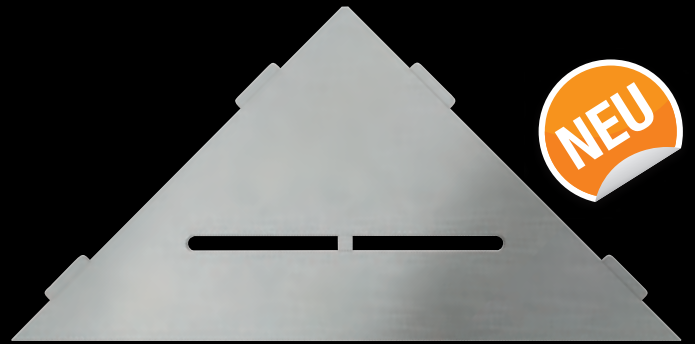

Schlüter®-SHELF-E-S1

DESIGNS

210 x 210 mm

PURE

Edelstahl gebürstet
SE S1 D7 EB