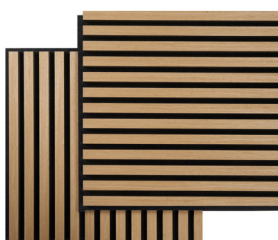

ACOUSTIC PANELS SQUARE

THE BLACK POLYESTER BACKING IS GREEN

– as it is made of recycled plastic!

The essential and effective backings of the panels are made of recycled plastic with respect and consideration for our planet.

Light Oak

Smoked Oak

Oiled Oak

Grey Oak

Ash

Walnut

Black Oak

BE YOUR OWN DESIGNER. REAL VEENER

Make your own pattern, turn them however you want. Acoustic Square Panels is very easy to install by yourself – and they can be mounted on all types of walls – with glue or with panel screws. You get 2 pieces in a box. Dimensions: 22 x 520 x 520 mm