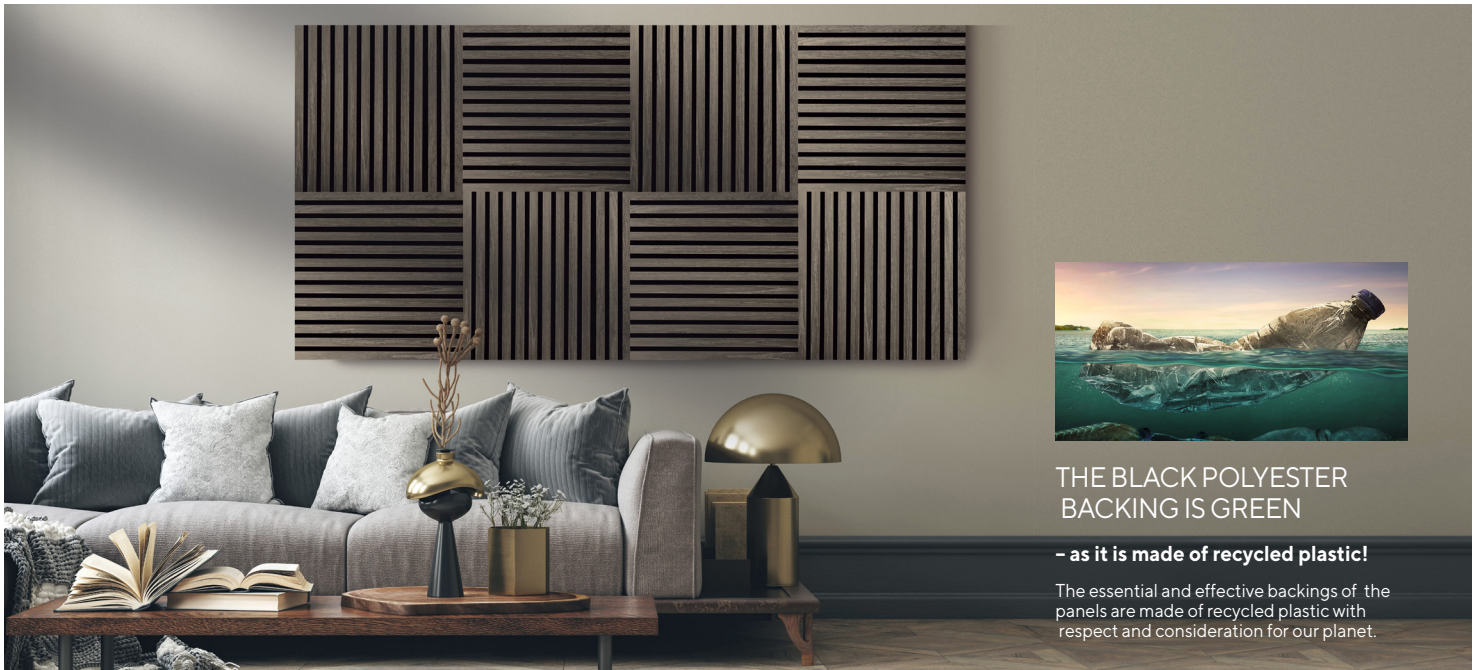

ACOUSTIC PANELS SQUARE

THE BLACK POLYESTER BACKING IS GREEN

– as it is made of recycled plastic!

The essential and effective backings of the panels are made of recycled plastic with respect and consideration for our planet.

Make your own pattern, turn them however you want. Acoustic Square Panels is very easy to install by yourself – and they can be mounted on all types of walls – with glue or with panel screws. You get 2 pieces in a box. Dimensions: 22 x 520 x 520 mm