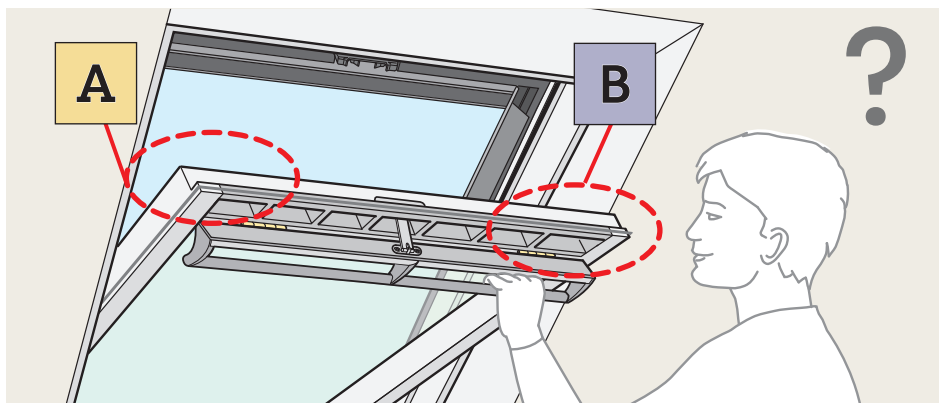

START

Identify type A or B