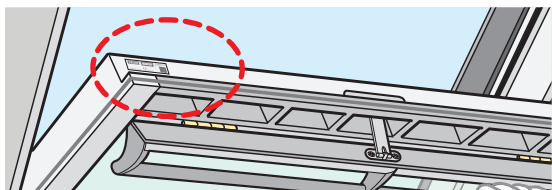

START

Identify type A or B

A

K

Page 6

B

A-Z

Y

Page 34