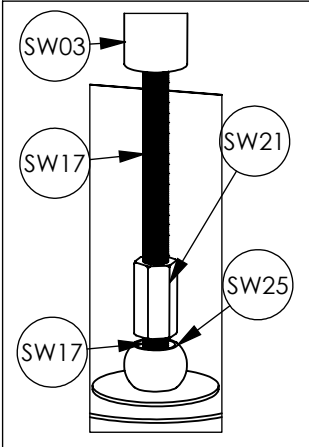

Quantity	Dimension (mm)
0xS47	220 mm
1xS47	223 mm
2xS47	226 mm
3xS47	229 mm
4xS47	232 mm
5xS47	235 mm
6xS47	238 mm

Diagram showing the assembly of the spiral wood base. It includes a table of dimensions for different quantities of S47 and S22 components, and a list of part numbers (SW10, SW22, SW02, SW22) used in the assembly.

Quantity	Dimension (mm)
2xS22	220 mm
3xS22	223 mm
4xS22	226 mm
5xS22	229 mm
6xS22	232 mm
7xS22	235 mm
8xS22	238 mm

Diagram showing the assembly of the spiral wood base. It includes a table of dimensions for different quantities of S47 and S22 components, and a list of part numbers (SW05, SW41, SW40a, SW04a, SW35) used in the assembly.

Quantity	Dimension (mm)
2xS22	220 mm
3xS22	223 mm
4xS22	226 mm
5xS22	229 mm
6xS22	232 mm
7xS22	235 mm
8xS22	238 mm

4

12 mm

6 mm

5

30 mm

8 mm

6 mm

+

6

4 mm

3 mm

8 mm

12 mm

8 mm

7