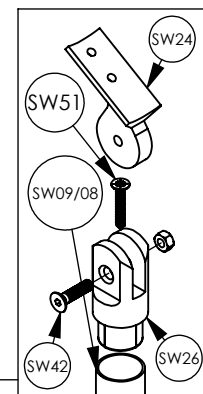

6

4 mm

3 mm

8 mm

12 mm

8 mm