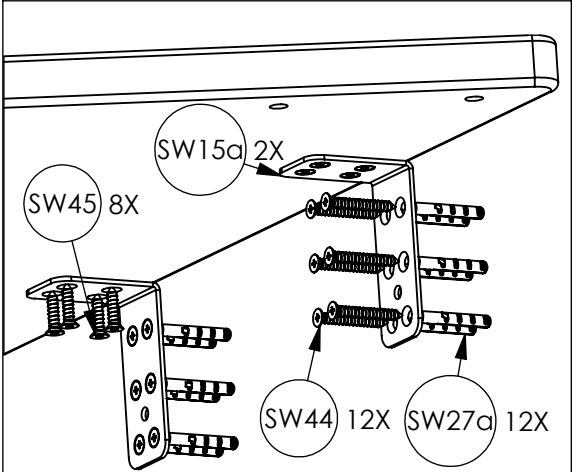

Quantity	Dimension (mm)
0xS47	220 mm
1xS47	223 mm
2xS47	226 mm
3xS47	229 mm
4xS47	232 mm
5xS47	235 mm
6xS47	238 mm

Diagram showing the assembly of the spiral wood base. It includes a table of dimensions for different quantities of S47 and S22 components, and a list of part numbers (SW10, SW22, SW02, SW22) used in the assembly.

Quantity	Dimension (mm)
2xS22	220 mm
3xS22	223 mm
4xS22	226 mm
5xS22	229 mm
6xS22	232 mm
7xS22	235 mm
8xS22	238 mm

Diagram showing the assembly of the spiral wood base. It includes a table of dimensions for different quantities of S47 and S22 components, and a list of part numbers (SW05, SW41, SW40a, SW04a, SW35) used in the assembly.

Quantity	Dimension (mm)
2xS22	220 mm
3xS22	223 mm
4xS22	226 mm
5xS22	229 mm
6xS22	232 mm
7xS22	235 mm
8xS22	238 mm

4

12 mm

6 mm

5

30 mm

8 mm

6 mm