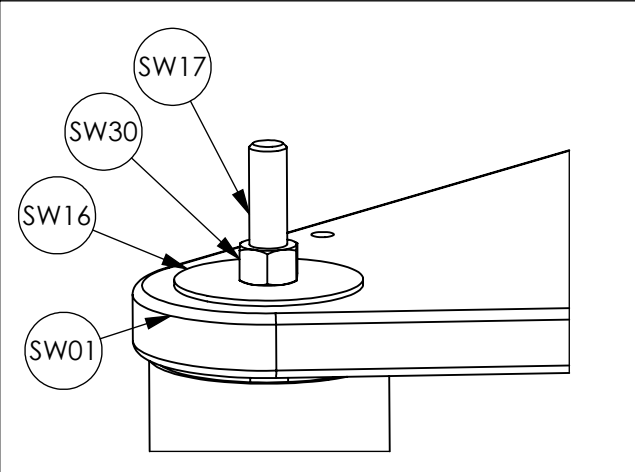

Quantity	Dimension (mm)
2xS22	220 mm
3xS22	223 mm
4xS22	226 mm
5xS22	229 mm
6xS22	232 mm
7xS22	235 mm
8xS22	238 mm

Diagram showing the assembly of the spiral wood base. It includes a table of dimensions for different quantities of S47 and S22 components, and a list of part numbers (SW05, SW41, SW40a, SW04a, SW35) used in the assembly.

Quantity	Dimension (mm)
2xS22	220 mm
3xS22	223 mm
4xS22	226 mm
5xS22	229 mm
6xS22	232 mm
7xS22	235 mm
8xS22	238 mm

4

12 mm

6 mm

5

30 mm

8 mm

6 mm