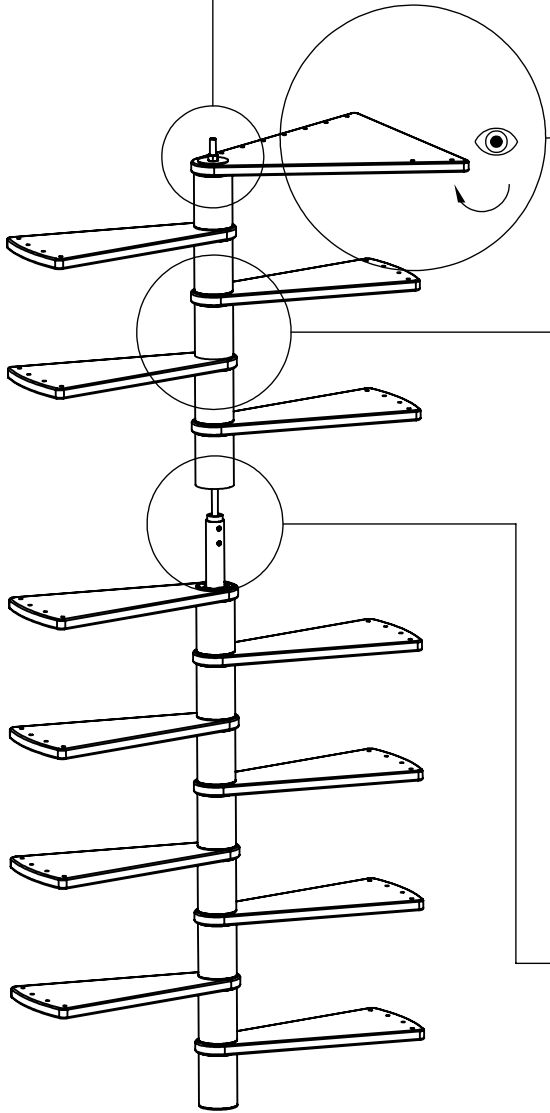

Spiral wood, EB-2120-04

 M20 DIN 439B 1x	 Ø 40 mm 4x	 M5 DIN 934 46x	 37x28x12 mm 1x	 M6 DIN 562 6x
 M8 x 55 mm 4x	 M10 x 70 mm 34x	 M10 50x	 74x	 M10 x 100 mm 2x
 M8 x 50 mm 4x	 M8x55mm DIN6912 8x	 M5 x 20 mm DIN7991 46x	 M6 x 6 mm DIN 914 6x	 Ø 6 x 50 mm 12x
 Ø 6 x 30 mm 8x	 Ø 3,9 x 16 mm 2x	 Ø 30 x 3 mm 112x	 8x	 Ø 3,5 x 25 mm 117x
 Ø 4 x 25 mm 46x	 M10 x 300 mm 12x	 12x		

Quantity	Dimension (mm)
0xS47	220 mm
1xS47	223 mm
2xS47	226 mm
3xS47	229 mm
4xS47	232 mm
5xS47	235 mm
6xS47	238 mm

Diagram showing the assembly of the spiral wood base. It includes a table of dimensions for different quantities of S47 and S22 components, and a list of part numbers (SW10, SW22, SW02, SW22) used in the assembly.

Quantity	Dimension (mm)
2xS22	220 mm
3xS22	223 mm
4xS22	226 mm
5xS22	229 mm
6xS22	232 mm
7xS22	235 mm
8xS22	238 mm

Diagram showing the assembly of the spiral wood base. It includes a table of dimensions for different quantities of S47 and S22 components, and a list of part numbers (SW05, SW41, SW40a, SW04a, SW35) used in the assembly.

Quantity	Dimension (mm)
2xS22	220 mm
3xS22	223 mm
4xS22	226 mm
5xS22	229 mm
6xS22	232 mm
7xS22	235 mm
8xS22	238 mm

4

12 mm

6 mm

5

30 mm

8 mm

6 mm