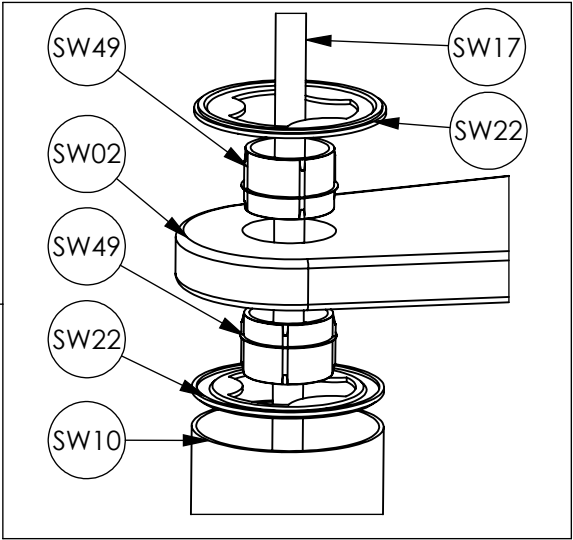

Diagram showing the assembly of the spiral wood base. It includes a table of dimensions for different quantities of S47 and S22 components, and a list of part numbers (SW41, SW05, SW07) used in the assembly.

Quantity	Dimension (mm)
0xS47	220 mm
1xS47	223 mm
2xS47	226 mm
3xS47	229 mm
4xS47	232 mm
5xS47	235 mm
6xS47	238 mm

Diagram showing the assembly of the spiral wood base. It includes a table of dimensions for different quantities of S47 and S22 components, and a list of part numbers (SW10, SW22, SW02, SW22) used in the assembly.

Quantity	Dimension (mm)
2xS22	220 mm
3xS22	223 mm
4xS22	226 mm
5xS22	229 mm
6xS22	232 mm
7xS22	235 mm
8xS22	238 mm

Diagram showing the assembly of the spiral wood base. It includes a table of dimensions for different quantities of S47 and S22 components, and a list of part numbers (SW05, SW41, SW40a, SW04a, SW35) used in the assembly.

Quantity	Dimension (mm)
2xS22	220 mm
3xS22	223 mm
4xS22	226 mm
5xS22	229 mm
6xS22	232 mm
7xS22	235 mm
8xS22	238 mm

4

12 mm

6 mm

5

30 mm

8 mm

6 mm