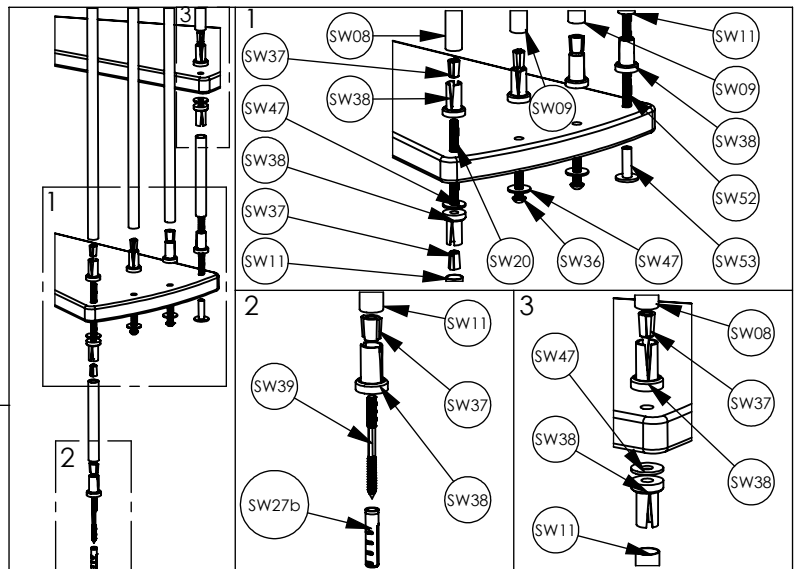

6

4 mm

3 mm

8 mm

12 mm

8 mm