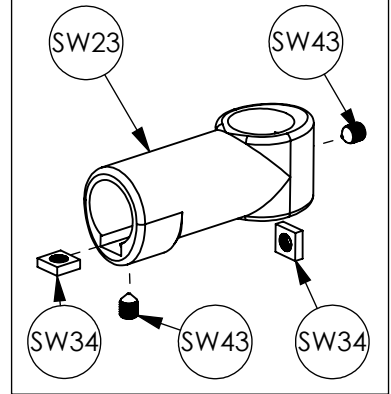

6

4 mm

3 mm

8 mm

12 mm

8 mm