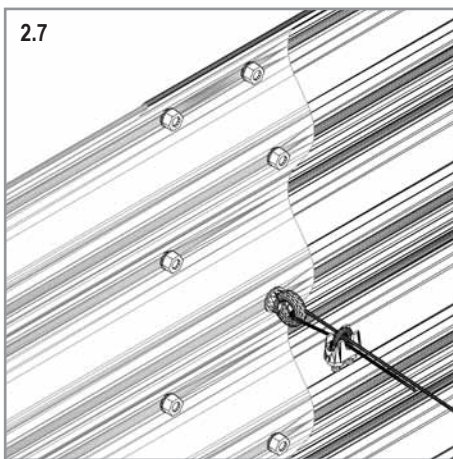

# 1

BASIC 858

3225

EXTENSION 858  
(+ BASIC 858)

CURVE 858  
(+ BASIC 858)

ROUND 858

VM0030gb-R

# 2

VM0030gb-R

Item No.	Part	Sect. Ref.	Size mm	Quantity 858			
				Basic	Ext.	Curve	Round
3202		2	M5	-	4x	4x	-
3203		2	M5	-	4x	4x	-
3204		2	M3	-	4x	4x	-
3205		1 2	1000	-	2x	2x	-
3220		1 2	900 x 858	2x	2x	2x	-
3225		1 2	459 x 858	4x	-	1x	4x
3230		1 2	459 X 858	-	-	1x	-
3324		2	M5 x 7	150x	50x	100x	100x
3325		2	Ø9.5/5.5	300x	100x	200x	200x
3326		2	M5	150x	50x	100x	100x
7395		2	Ø12/6.5	-	4x	4x	-