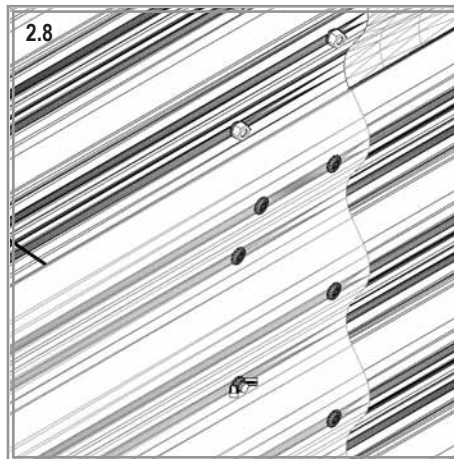

## **VM0030gb-R**

**- BASIC 858**

**- EXTENSION 858**

**- CURVE 858**

**- ROUND 858**

# 1

BASIC 858

3225

EXTENSION 858  
(+ BASIC 858)

CURVE 858  
(+ BASIC 858)

ROUND 858

VM0030gb-R

# 2

VM0030gb-R

Item No.	Part	Sect. Ref.	Size mm	Quantity 858			
				Basic	Ext.	Curve	Round
3202		2	M5	-	4x	4x	-
3203		2	M5	-	4x	4x	-
3204		2	M3	-	4x	4x	-
3205		1 2	1000	-	2x	2x	-
3220		1 2	900 x 858	2x	2x	2x	-
3225		1 2	459 x 858	4x	-	1x	4x
3230		1 2	459 X 858	-	-	1x	-
3324		2	M5 x 7	150x	50x	100x	100x
3325		2	Ø9.5/5.5	300x	100x	200x	200x
3326		2	M5	150x	50x	100x	100x
7395		2	Ø12/6.5	-	4x	4x	-