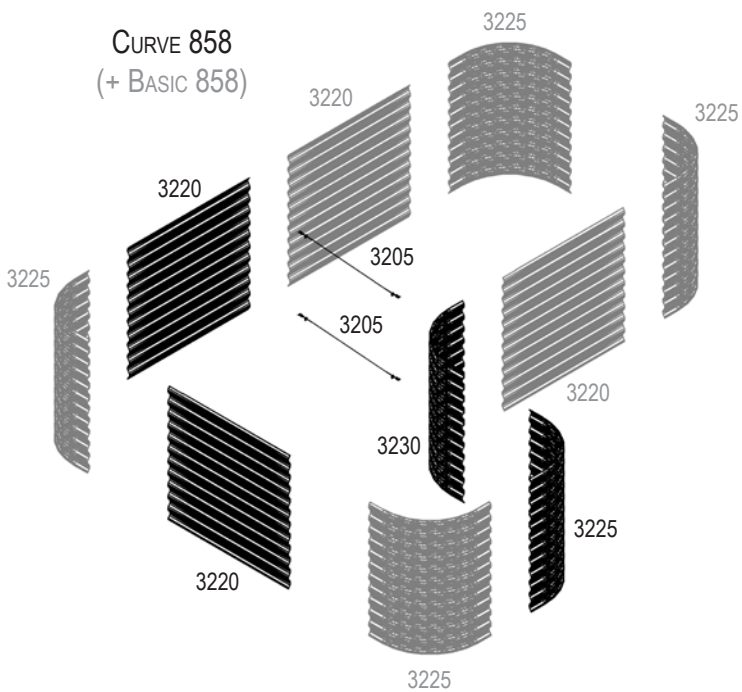

## **VM0030gb-R**

**- BASIC 858**

**- EXTENSION 858**

**- CURVE 858**

**- ROUND 858**

# 1

BASIC 858

3225

EXTENSION 858  
(+ BASIC 858)

CURVE 858  
(+ BASIC 858)

ROUND 858

VM0030gb-R

# 2

VM0030gb-R

Item No.	Part	Sect. Ref.	Size mm	Quantity 858			
				Basic	Ext.	Curve	Round
3202		2	M5	-	4x	4x	-
3203		2	M5	-	4x	4x	-
3204		2	M3	-	4x	4x	-
3205		1 2	1000	-	2x	2x	-
3220		1 2	900 x 858	2x	2x	2x	-
3225		1 2	459 x 858	4x	-	1x	4x
3230		1 2	459 X 858	-	-	1x	-
3324		2	M5 x 7	150x	50x	100x	100x
3325		2	Ø9.5/5.5	300x	100x	200x	200x
3326		2	M5	150x	50x	100x	100x
7395		2	Ø12/6.5	-	4x	4x	-