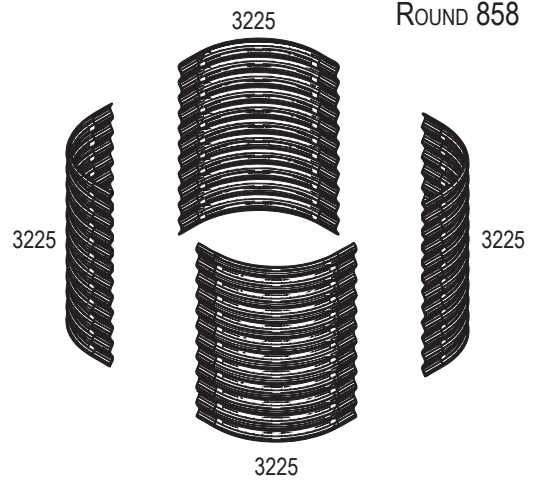

## **VM0030gb-R**

**- BASIC 858**

**- EXTENSION 858**

**- CURVE 858**

**- ROUND 858**

# 1

BASIC 858

3225

EXTENSION 858  
(+ BASIC 858)

CURVE 858  
(+ BASIC 858)

ROUND 858

VM0030gb-R

# 2

VM0030gb-R

Item No.	Part	Sect. Ref.	Size mm	Quantity 858			
				Basic	Ext.	Curve	Round
3202		2	M5	-	4x	4x	-
3203		2	M5	-	4x	4x	-
3204		2	M3	-	4x	4x	-
3205		1 2	1000	-	2x	2x	-
3220		1 2	900 x 858	2x	2x	2x	-
3225		1 2	459 x 858	4x	-	1x	4x
3230		1 2	459 X 858	-	-	1x	-
3324		2	M5 x 7	150x	50x	100x	100x
3325		2	Ø9.5/5.5	300x	100x	200x	200x
3326		2	M5	150x	50x	100x	100x
7395		2	Ø12/6.5	-	4x	4x	-