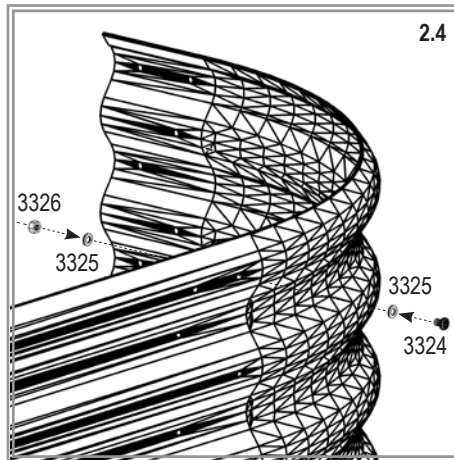

## **VM0030gb-R**

**- BASIC 858**

**- EXTENSION 858**

**- CURVE 858**

**- ROUND 858**

# 1

BASIC 858

3225

EXTENSION 858  
(+ BASIC 858)

CURVE 858  
(+ BASIC 858)

ROUND 858

VM0030gb-R

# 2

VM0030gb-R

Item No.	Part	Sect. Ref.	Size mm	Quantity 858			
				Basic	Ext.	Curve	Round
3202		2	M5	-	4x	4x	-
3203		2	M5	-	4x	4x	-
3204		2	M3	-	4x	4x	-
3205		1 2	1000	-	2x	2x	-
3220		1 2	900 x 858	2x	2x	2x	-
3225		1 2	459 x 858	4x	-	1x	4x
3230		1 2	459 X 858	-	-	1x	-
3324		2	M5 x 7	150x	50x	100x	100x
3325		2	Ø9.5/5.5	300x	100x	200x	200x
3326		2	M5	150x	50x	100x	100x
7395		2	Ø12/6.5	-	4x	4x	-