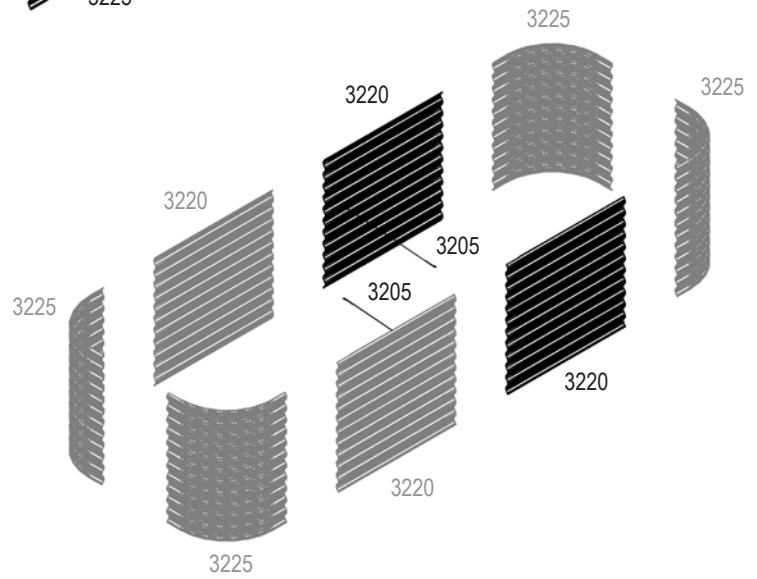

## **VM0030gb-R**

**- BASIC 858**

**- EXTENSION 858**

**- CURVE 858**

**- ROUND 858**

# 1

BASIC 858

3225

EXTENSION 858  
(+ BASIC 858)

CURVE 858  
(+ BASIC 858)

ROUND 858

VM0030gb-R

# 2

VM0030gb-R

Item No.	Part	Sect. Ref.	Size mm	Quantity 858			
				Basic	Ext.	Curve	Round
3202		2	M5	-	4x	4x	-
3203		2	M5	-	4x	4x	-
3204		2	M3	-	4x	4x	-
3205		1 2	1000	-	2x	2x	-
3220		1 2	900 x 858	2x	2x	2x	-
3225		1 2	459 x 858	4x	-	1x	4x
3230		1 2	459 X 858	-	-	1x	-
3324		2	M5 x 7	150x	50x	100x	100x
3325		2	Ø9.5/5.5	300x	100x	200x	200x
3326		2	M5	150x	50x	100x	100x
7395		2	Ø12/6.5	-	4x	4x	-