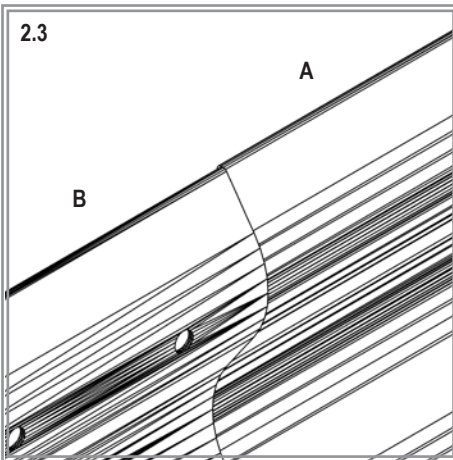

# 1

BASIC 858

3225

EXTENSION 858  
(+ BASIC 858)

CURVE 858  
(+ BASIC 858)

ROUND 858

VM0030gb-R

# 2

VM0030gb-R

Item No.	Part	Sect. Ref.	Size mm	Quantity 858			
				Basic	Ext.	Curve	Round
3202		2	M5	-	4x	4x	-
3203		2	M5	-	4x	4x	-
3204		2	M3	-	4x	4x	-
3205		1 2	1000	-	2x	2x	-
3220		1 2	900 x 858	2x	2x	2x	-
3225		1 2	459 x 858	4x	-	1x	4x
3230		1 2	459 X 858	-	-	1x	-
3324		2	M5 x 7	150x	50x	100x	100x
3325		2	Ø9.5/5.5	300x	100x	200x	200x
3326		2	M5	150x	50x	100x	100x
7395		2	Ø12/6.5	-	4x	4x	-