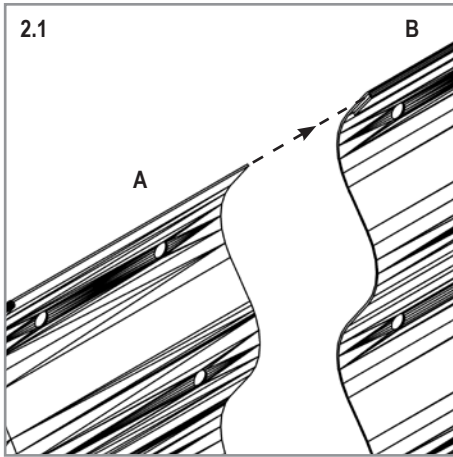

## **VM0030gb-R**

**- BASIC 858**

**- EXTENSION 858**

**- CURVE 858**

**- ROUND 858**

# 1

BASIC 858

3225

EXTENSION 858  
(+ BASIC 858)

CURVE 858  
(+ BASIC 858)

ROUND 858

VM0030gb-R

# 2

VM0030gb-R

Item No.	Part	Sect. Ref.	Size mm	Quantity 858			
				Basic	Ext.	Curve	Round
3202		2	M5	-	4x	4x	-
3203		2	M5	-	4x	4x	-
3204		2	M3	-	4x	4x	-
3205		1 2	1000	-	2x	2x	-
3220		1 2	900 x 858	2x	2x	2x	-
3225		1 2	459 x 858	4x	-	1x	4x
3230		1 2	459 X 858	-	-	1x	-
3324		2	M5 x 7	150x	50x	100x	100x
3325		2	Ø9.5/5.5	300x	100x	200x	200x
3326		2	M5	150x	50x	100x	100x
7395		2	Ø12/6.5	-	4x	4x	-