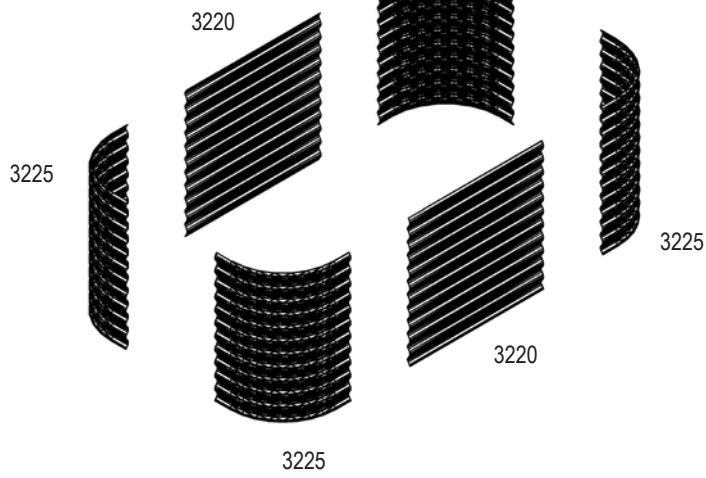

## **VM0030gb-R**

**- BASIC 858**

**- EXTENSION 858**

**- CURVE 858**

**- ROUND 858**

# 1

BASIC 858

3225

EXTENSION 858  
(+ BASIC 858)

CURVE 858  
(+ BASIC 858)

ROUND 858

VM0030gb-R

# 2

VM0030gb-R

Item No.	Part	Sect. Ref.	Size mm	Quantity 858			
				Basic	Ext.	Curve	Round
3202		2	M5	-	4x	4x	-
3203		2	M5	-	4x	4x	-
3204		2	M3	-	4x	4x	-
3205		1 2	1000	-	2x	2x	-
3220		1 2	900 x 858	2x	2x	2x	-
3225		1 2	459 x 858	4x	-	1x	4x
3230		1 2	459 X 858	-	-	1x	-
3324		2	M5 x 7	150x	50x	100x	100x
3325		2	Ø9.5/5.5	300x	100x	200x	200x
3326		2	M5	150x	50x	100x	100x
7395		2	Ø12/6.5	-	4x	4x	-