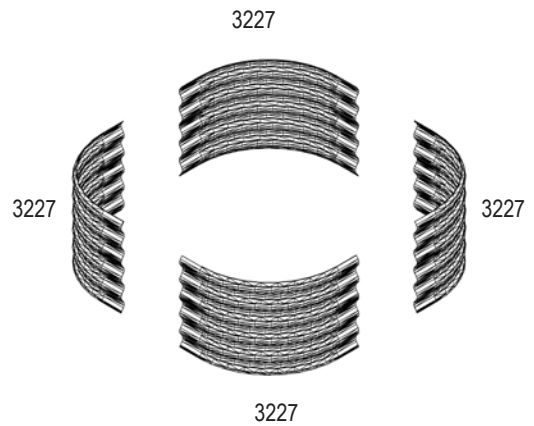

VM0030sb-R

- BASIC 401

- EXTENSION 401

- CURVE 401

- ROUND 401

1

BASIC 401

EXTENSION 401 (+ BASIC 401)

CURVE 401 (+ BASIC 401)

ROUND 401

VM0030sb-R

2

VM0030sb-R

Item No.	Part	Sect. Ref.	Size mm	Quantity 401			
				Basic	Ext.	Curve	Round
3202		2	M5	-	2x	2x	-
3203		2	M5	-	2x	2x	-
3204		2	M3	-	2x	2x	-
3205		1 2	1000	-	1x	1x	-
3222		1 2	900 x 401	2x	2x	2x	-
3227		1 2	459 x 401	4x	-	1x	4x
3232		1 2	459 X 401	-	-	1x	-
3324		2	M5 x 7	75x	25x	50x	50x
3325		2	Ø9.5/5.5	150x	50x	100x	100x
3326		2	M5	75x	25x	50x	50x
7395		2	Ø12/6.5	-	2x	2x	-