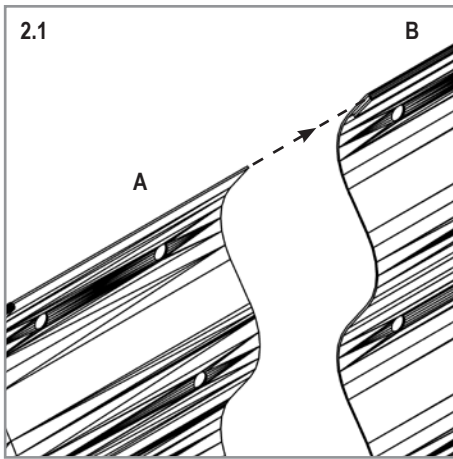

CURVE 401 (+ BASIC 401)

ROUND 401

VM0030sb-R

2

VM0030sb-R

Item No.	Part	Sect. Ref.	Size mm	Quantity 401			
				Basic	Ext.	Curve	Round
3202		2	M5	-	2x	2x	-
3203		2	M5	-	2x	2x	-
3204		2	M3	-	2x	2x	-
3205		1 2	1000	-	1x	1x	-
3222		1 2	900 x 401	2x	2x	2x	-
3227		1 2	459 x 401	4x	-	1x	4x
3232		1 2	459 X 401	-	-	1x	-
3324		2	M5 x 7	75x	25x	50x	50x
3325		2	Ø9.5/5.5	150x	50x	100x	100x
3326		2	M5	75x	25x	50x	50x
7395		2	Ø12/6.5	-	2x	2x	-