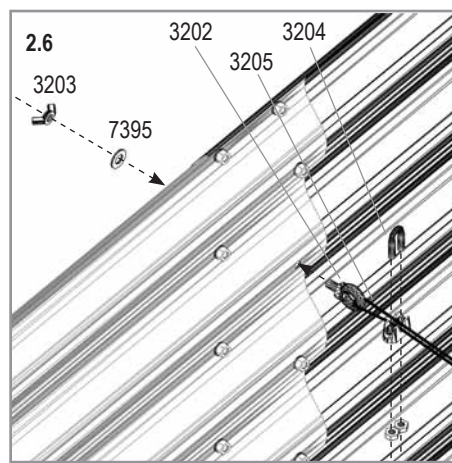

CURVE 401 (+ BASIC 401)

ROUND 401

VM0030sb-R

2

VM0030sb-R

Item No.	Part	Sect. Ref.	Size mm	Quantity 401			
				Basic	Ext.	Curve	Round
3202		2	M5	-	2x	2x	-
3203		2	M5	-	2x	2x	-
3204		2	M3	-	2x	2x	-
3205		1 2	1000	-	1x	1x	-
3222		1 2	900 x 401	2x	2x	2x	-
3227		1 2	459 x 401	4x	-	1x	4x
3232		1 2	459 X 401	-	-	1x	-
3324		2	M5 x 7	75x	25x	50x	50x
3325		2	Ø9.5/5.5	150x	50x	100x	100x
3326		2	M5	75x	25x	50x	50x
7395		2	Ø12/6.5	-	2x	2x	-