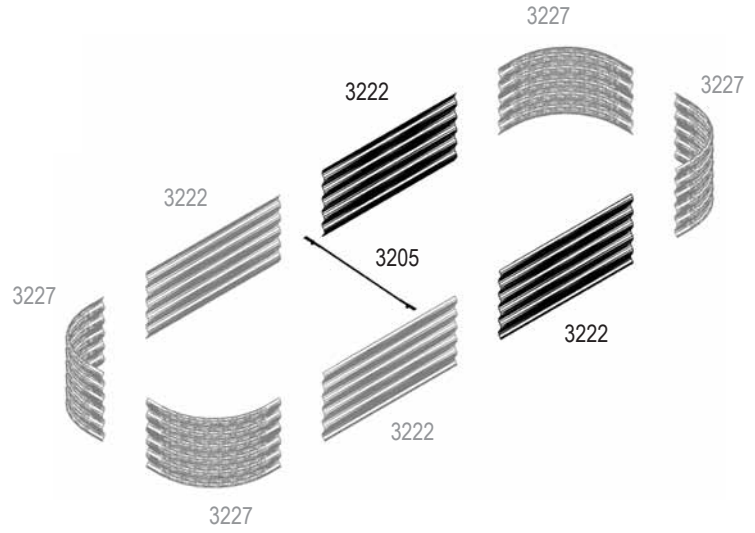

VM0030sb-R

- BASIC 401

- EXTENSION 401

- CURVE 401

- ROUND 401

1

BASIC 401

EXTENSION 401 (+ BASIC 401)

CURVE 401 (+ BASIC 401)

ROUND 401

VM0030sb-R

2

VM0030sb-R

Item No.	Part	Sect. Ref.	Size mm	Quantity 401			
				Basic	Ext.	Curve	Round
3202		2	M5	-	2x	2x	-
3203		2	M5	-	2x	2x	-
3204		2	M3	-	2x	2x	-
3205		1 2	1000	-	1x	1x	-
3222		1 2	900 x 401	2x	2x	2x	-
3227		1 2	459 x 401	4x	-	1x	4x
3232		1 2	459 X 401	-	-	1x	-
3324		2	M5 x 7	75x	25x	50x	50x
3325		2	Ø9.5/5.5	150x	50x	100x	100x
3326		2	M5	75x	25x	50x	50x
7395		2	Ø12/6.5	-	2x	2x	-