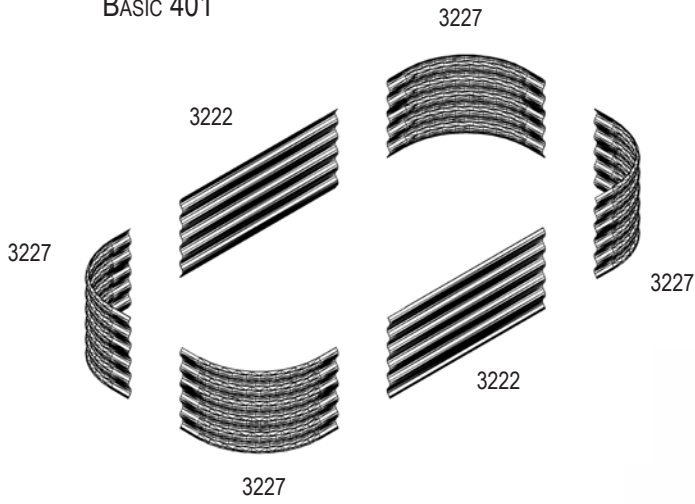

VM0030sb-R

- BASIC 401

- EXTENSION 401

- CURVE 401

- ROUND 401

1

BASIC 401

EXTENSION 401 (+ BASIC 401)

CURVE 401 (+ BASIC 401)

ROUND 401

VM0030sb-R

2

VM0030sb-R

Item No.	Part	Sect. Ref.	Size mm	Quantity 401			
				Basic	Ext.	Curve	Round
3202		2	M5	-	2x	2x	-
3203		2	M5	-	2x	2x	-
3204		2	M3	-	2x	2x	-
3205		1 2	1000	-	1x	1x	-
3222		1 2	900 x 401	2x	2x	2x	-
3227		1 2	459 x 401	4x	-	1x	4x
3232		1 2	459 X 401	-	-	1x	-
3324		2	M5 x 7	75x	25x	50x	50x
3325		2	Ø9.5/5.5	150x	50x	100x	100x
3326		2	M5	75x	25x	50x	50x
7395		2	Ø12/6.5	-	2x	2x	-