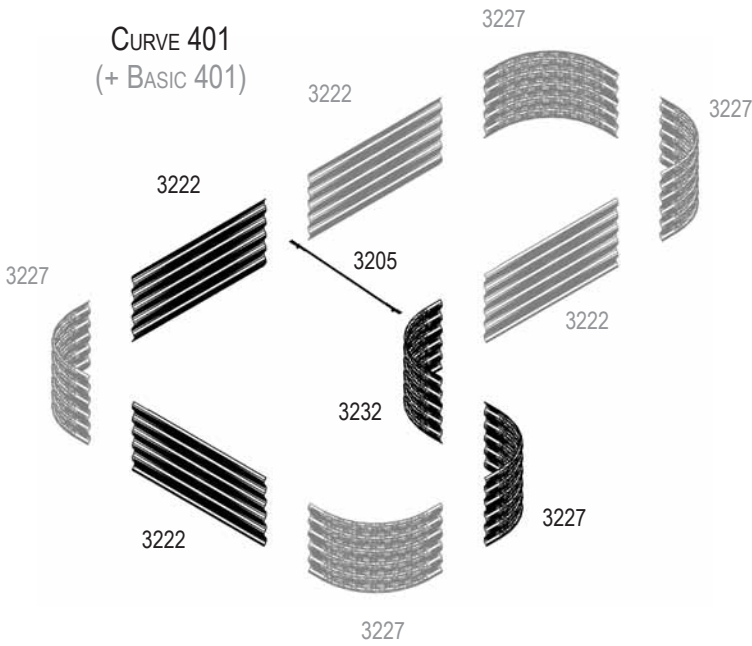

VM0030sb-R

- BASIC 401

- EXTENSION 401

- CURVE 401

- ROUND 401

1

BASIC 401

EXTENSION 401 (+ BASIC 401)

CURVE 401 (+ BASIC 401)

ROUND 401

VM0030sb-R

2

VM0030sb-R

Item No.	Part	Sect. Ref.	Size mm	Quantity 401			
				Basic	Ext.	Curve	Round
3202		2	M5	-	2x	2x	-
3203		2	M5	-	2x	2x	-
3204		2	M3	-	2x	2x	-
3205		1 2	1000	-	1x	1x	-
3222		1 2	900 x 401	2x	2x	2x	-
3227		1 2	459 x 401	4x	-	1x	4x
3232		1 2	459 X 401	-	-	1x	-
3324		2	M5 x 7	75x	25x	50x	50x
3325		2	Ø9.5/5.5	150x	50x	100x	100x
3326		2	M5	75x	25x	50x	50x
7395		2	Ø12/6.5	-	2x	2x	-