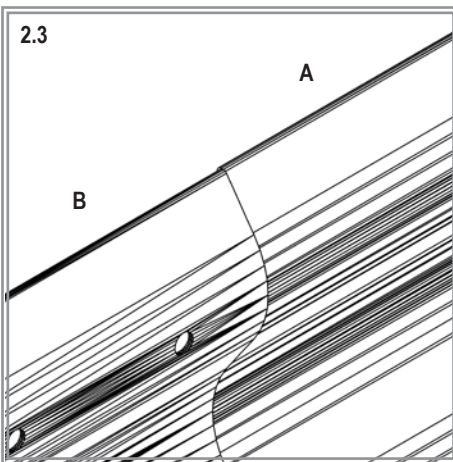

CURVE 401 (+ BASIC 401)

ROUND 401

VM0030sb-R

2

VM0030sb-R

Item No.	Part	Sect. Ref.	Size mm	Quantity 401			
				Basic	Ext.	Curve	Round
3202		2	M5	-	2x	2x	-
3203		2	M5	-	2x	2x	-
3204		2	M3	-	2x	2x	-
3205		1 2	1000	-	1x	1x	-
3222		1 2	900 x 401	2x	2x	2x	-
3227		1 2	459 x 401	4x	-	1x	4x
3232		1 2	459 X 401	-	-	1x	-
3324		2	M5 x 7	75x	25x	50x	50x
3325		2	Ø9.5/5.5	150x	50x	100x	100x
3326		2	M5	75x	25x	50x	50x
7395		2	Ø12/6.5	-	2x	2x	-