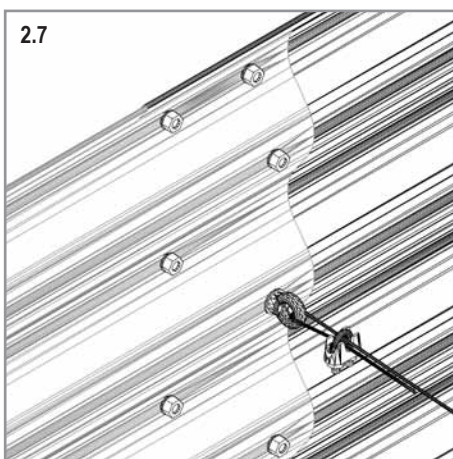

CURVE 401 (+ BASIC 401)

ROUND 401

VM0030sb-R

2

VM0030sb-R

Item No.	Part	Sect. Ref.	Size mm	Quantity 401			
				Basic	Ext.	Curve	Round
3202		2	M5	-	2x	2x	-
3203		2	M5	-	2x	2x	-
3204		2	M3	-	2x	2x	-
3205		1 2	1000	-	1x	1x	-
3222		1 2	900 x 401	2x	2x	2x	-
3227		1 2	459 x 401	4x	-	1x	4x
3232		1 2	459 X 401	-	-	1x	-
3324		2	M5 x 7	75x	25x	50x	50x
3325		2	Ø9.5/5.5	150x	50x	100x	100x
3326		2	M5	75x	25x	50x	50x
7395		2	Ø12/6.5	-	2x	2x	-