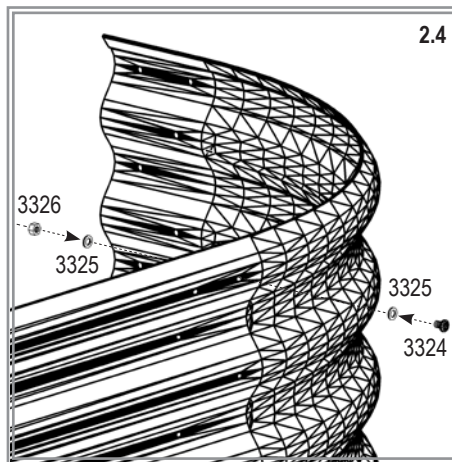

CURVE 401 (+ BASIC 401)

ROUND 401

VM0030sb-R

2

VM0030sb-R

Item No.	Part	Sect. Ref.	Size mm	Quantity 401			
				Basic	Ext.	Curve	Round
3202		2	M5	-	2x	2x	-
3203		2	M5	-	2x	2x	-
3204		2	M3	-	2x	2x	-
3205		1 2	1000	-	1x	1x	-
3222		1 2	900 x 401	2x	2x	2x	-
3227		1 2	459 x 401	4x	-	1x	4x
3232		1 2	459 X 401	-	-	1x	-
3324		2	M5 x 7	75x	25x	50x	50x
3325		2	Ø9.5/5.5	150x	50x	100x	100x
3326		2	M5	75x	25x	50x	50x
7395		2	Ø12/6.5	-	2x	2x	-